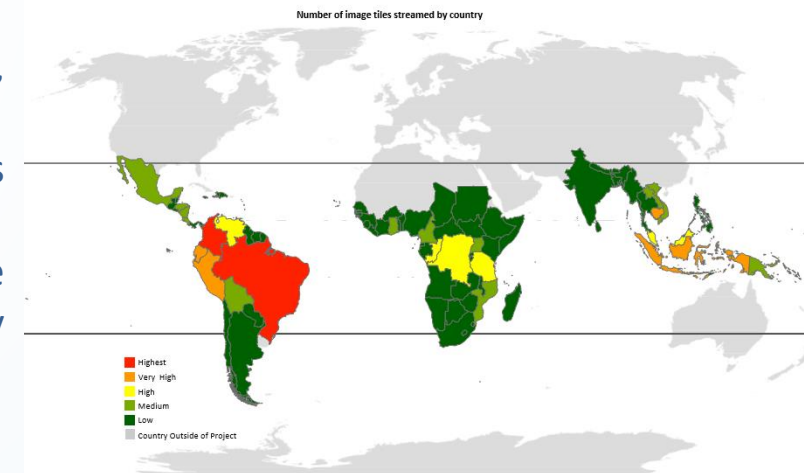

Target 15.1: By 2020, ensure the conservation, restoration and sustainable use of terrestrial and inland freshwater ecosystems and their services, in particular forests, wetlands, mountains and drylands, in line with obligations under international agreements.

Target 15.2: By 2020, promote the implementation of sustainable management of all types of forests, halt deforestation, restore degraded forests and substantially increase afforestation and reforestation globally.

This heat map shows the top streamed tile counts across countries with access to high-resolution satellite data through the NICFI Satellite Data Program. Credit: KSAT