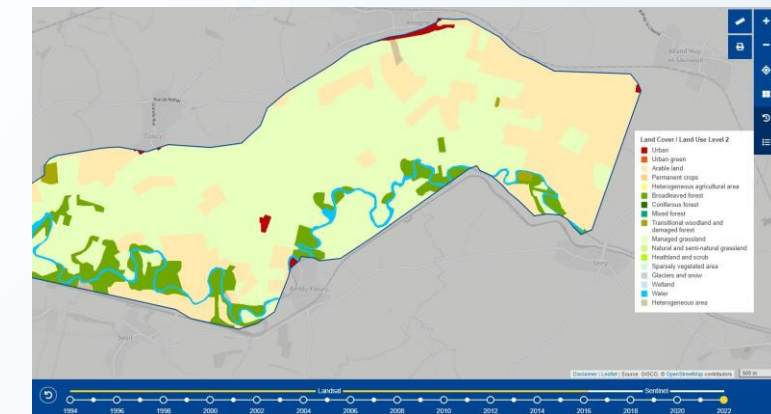

EU Grassland Watch

- Users:** Site managers, NGO, regional to European government agencies
- Challenge:** Provide consistent and effective monitoring services for Natura 2000 sites, which consist mainly of grasslands.
- Initiative:** EUGW platform is funded by the European Parliament's Pilot Projects and Preparatory Actions
- Results:** The prototype service has been operational since 2022 with 3,684 Natura 2000 sites mapped annually since 1994. The service provides land cover maps, biophysical properties, management descriptors and indicators. The team are now expanding the number of sites and fine tuning the outputs to suit user needs.
- Service providers:** space4environment, GISAT, Bilbomatica, Specto Natura, Joanneum Research, ILE SAS, VITO, BirdLife Europe and Central Asia, SLU-SSIC & ALSO Space
- References:** <https://ec.europa.eu/eu-grassland-watch/>

Natura 2000 grassland sites

EU Grassland Watch landing page to begin exploring

France Ardennes Prairies de la vallée de l'Aisne (FR2100298), Ardennes, France