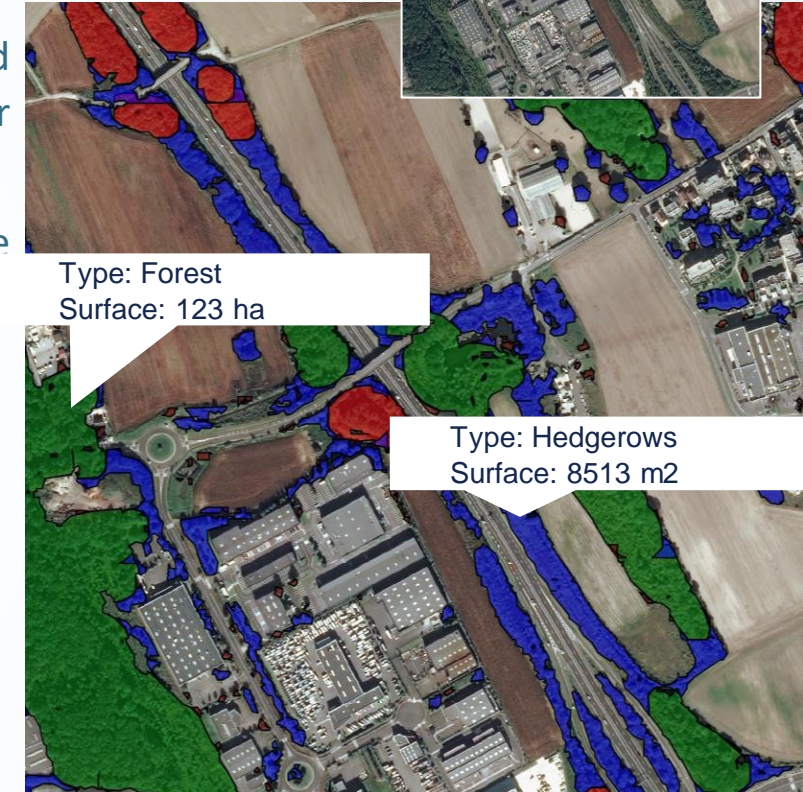

Shade trees, canopy cover and tree identification

Dumping in nature

Type: Forest
Surface: 123 ha

Type: Hedgerows
Surface: 8513 m2

Results: highly accurate and full scalable service with commercial data images.

- Layers of hedgerows, shrubs, forests, shade trees for agroforestry, *species (under development)*.
- Location and description of current attacks against biodiversity such as littering from 4m2, illegal landfills, deforestation, *illegal tenure & abandoned end-of-life vehicles (under development)*