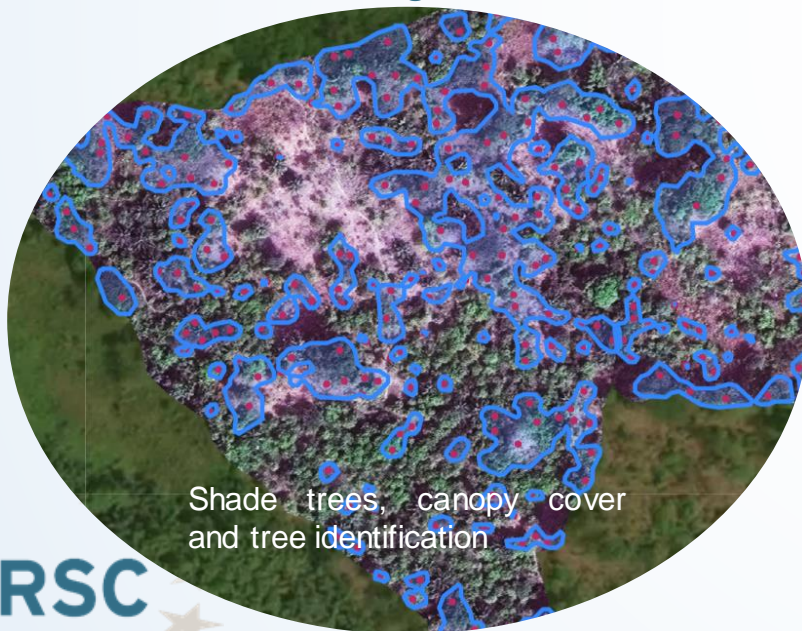

Shade trees, canopy cover and tree identification

Dumping in nature

Type: Forest
Surface: 123 ha

Type: Hedgerows
Surface: 8513 m2

Results: highly accurate and full scalable service with commercial data images.

- Layers of hedgerows, shrubs, forests, shade trees for agroforestry, *species (under development)*.
- Location and description of current attacks against biodiversity such as littering from 4m2, illegal landfills, deforestation, *illegal tenure & abandoned end-of-life vehicles (under development)*